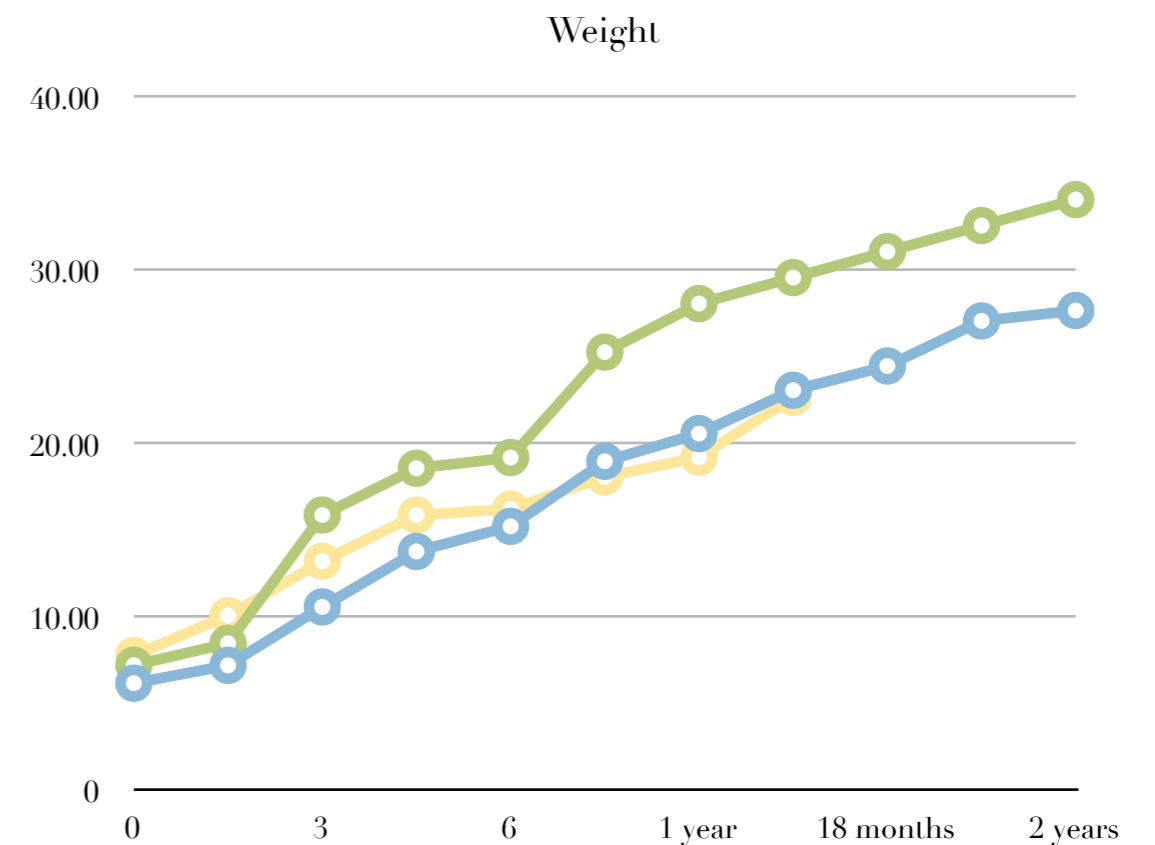

# Taite's Growth Chart

## Baby Taite

Birthday Jan 10 2008  
 Birth weight 6.1 lbs  
 Birth length 19 in  
 Birth head circ.

Month	Height	Mom's Height	Dad's Height	Weight	Mom's Weight	Dad's Weight	Head Circumference (cm)
0	19.00	20.0	21.0	6.10	7.1	7.7	
5 weeks	21.25	22.0	23.0	7.13	8.4	10.0	37.00
3	23.25	24	25	10.5	15.8	13.14	39.5
4	25.25	26	26.5	13.7	18.5	15.8	42.4
6	27	27	27.25	15.15	19.12	16.14	44
9.6 months	29	29	29	18.9	25.2	18	46.5
1 year	30.25	31	30.25	20.5	28	19.14	47.6
16 months	32.5	33	32	23	29.5	22.6	48.5
18 months	33.5	33		24.4	31		?
22 months		33		27	32.5		
2 years	35.5	35		27.6	34		50.5

○ Height    ○ Mom's Height    ○ Dad's Height

○ Weight    ○ Mom's Weight    ○ Dad's Weight