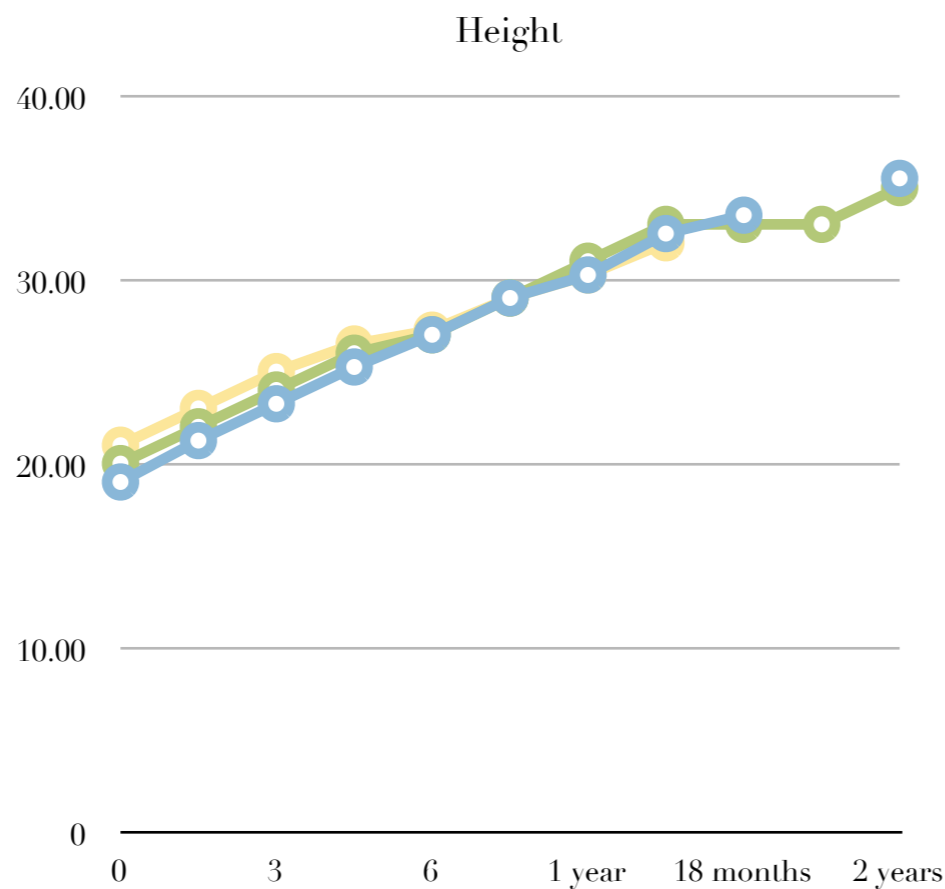

# Taite's Growth Chart

## Baby Taite

Birthday Jan 10 2008  
 Birth weight 6.1 lbs  
 Birth length 19 in  
 Birth head circ.

Month	Height	Mom's Height	Dad's Height	Weight	Mom's Weight	Dad's Weight	Head Circumference (cm)
0	19.00	20.0	21.0	6.10	7.1	7.7	
5 weeks	21.25	22.0	23.0	7.13	8.4	10.0	37.00
3	23.25	24	25	10.5	15.8	13.14	39.5
4	25.25	26	26.5	13.7	18.5	15.8	42.4
6	27	27	27.25	15.15	19.12	16.14	44
9.6 months	29	29	29	18.9	25.2	18	46.5
1 year	30.25	31	30.25	20.5	28	19.14	47.6
16 months	32.5	33	32	23	29.5	22.6	48.5
18 months	33.5	33		24.4	31		?
22 months		33		27	32.5		
2 years	35.5	35		27.6	34		50.5

○ Height    ○ Mom's Height    ○ Dad's Height

○ Weight    ○ Mom's Weight    ○ Dad's Weight