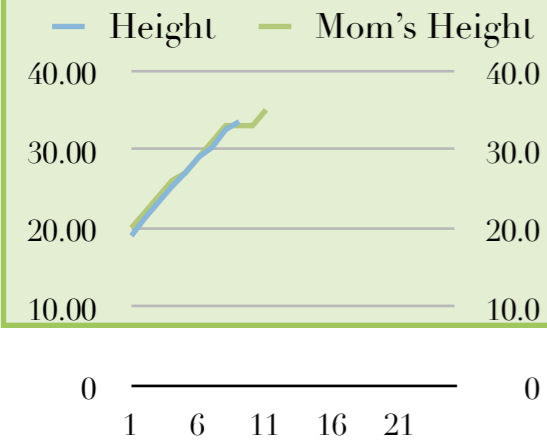

# Taite's Growth Chart

## Baby Taite

Birthday Jan 10 2008  
 Birth weight 6.1 lbs  
 Birth length 19 in  
 Birth head circ.

Month	Height	Mom's Height	Dad's Height	Weight	Mom's Weight	Dad's Weight	Head Circumference (cm)
0	19.00	20.0	21.0	6.10	7.1	7.7	
5 weeks	21.25	22.0	23.0	7.13	8.4	10.0	37.00
3	23.25	24	25	10.5	15.8	13.14	39.5
4	25.25	26	26.5	13.7	18.5	15.8	42.4
6	27	27	27.25	15.15	19.12	16.14	44
9.6 months	29	29	29	18.9	25.2	18	46.5
1 year	30.25	31	30.25	20.5	28	19.14	47.6
16 months	32.5	33	32	23	29.5	22.6	48.5
18 months	33.5	33		24.4	31		?
22 months		33		27	32.5		
2 years	35.5	35		27.6	34		50.5

○ Height    ○ Mom's Height    ○ Dad's Height

○ Weight    ○ Mom's Weight    ○ Dad's Weight